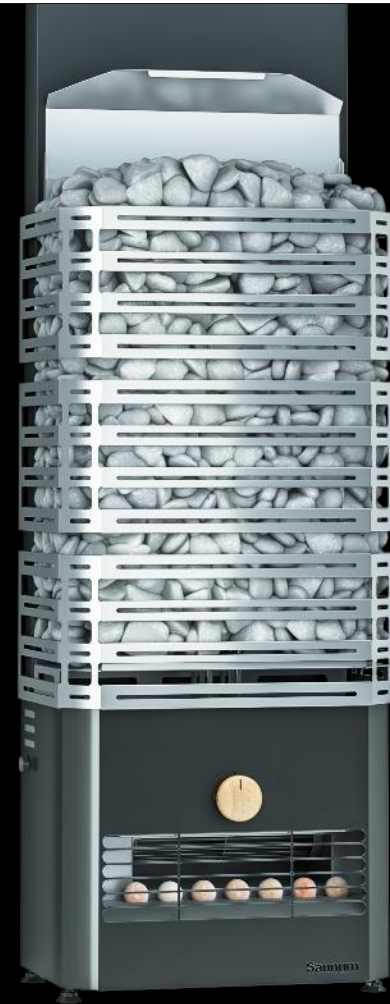

saunum

Award winning

The world's most advanced
sauna solution

Saunum Primary Spa – the most innovative sauna
product at Interbad 2022!

Innovative technology

Patented Air-Blending System

Saunum's patented Air-Blending System distributes the steam more evenly from head to toe, creating a soft and balanced climate within the sauna where it's easier to breathe and healthy negative salt ions are added to the air.