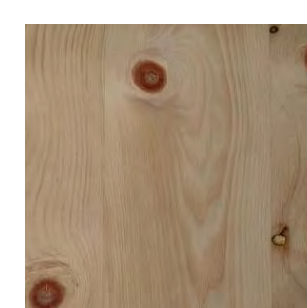

Model B - American Nut Dark

Available Sizes: S, M, L

[Back to Index Page](#)