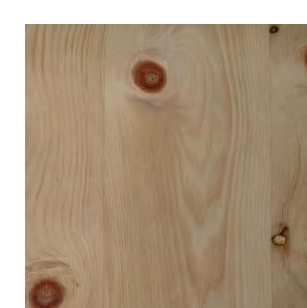

Model A - American Nut Dark

Available Sizes: S, M, L

[Back to Index Page](#)